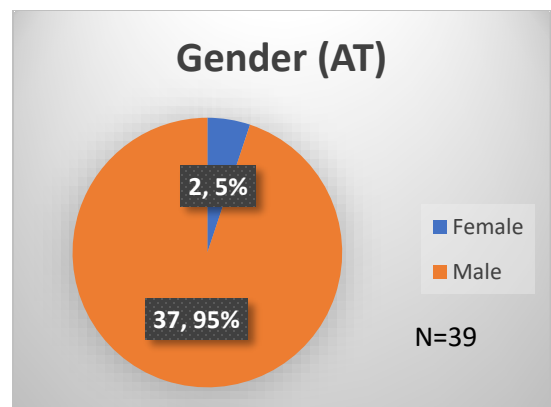

Daily Data Dashboard – February 8, 2023

Demographics for JTDC Population

Wednesday Morning Midnight Count

Total # of probation Involved youth¹: 1,092

¹ Probation Active: Any youth who is pending sentencing with an active social history, has been formally placed on probation or supervision with Cook County Juvenile Probation on the date of the report.

*Age, Gender and Race for Criminal Court population (N=1) is not represented in this report.

Data sources: cFive Supervisor – Probation Population and RMIS – JTDC Population

Daily Data Dashboard – February 8, 2023
Demographics for JTDC Population
Wednesday Morning Midnight Count