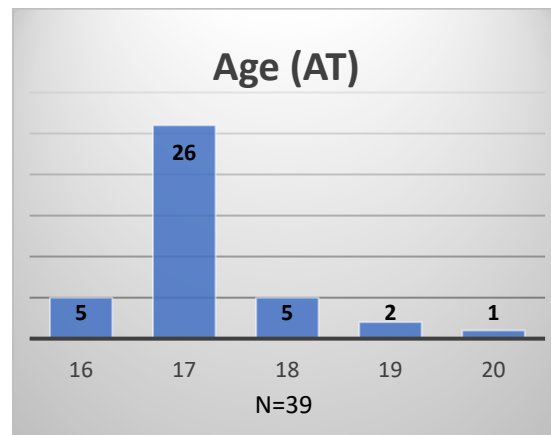

Daily Data Dashboard – February 8, 2023

Demographics for JTDC Population

Wednesday Morning Midnight Count

Total # of probation Involved youth¹: 1,092

¹ Probation Active: Any youth who is pending sentencing with an active social history, has been formally placed on probation or supervision with Cook County Juvenile Probation on the date of the report.

*Age, Gender and Race for Criminal Court population (N=1) is not represented in this report.

Data sources: cFive Supervisor – Probation Population and RMIS – JTDC Population

Daily Data Dashboard – February 8, 2023
Demographics for JTDC Population
Wednesday Morning Midnight Count