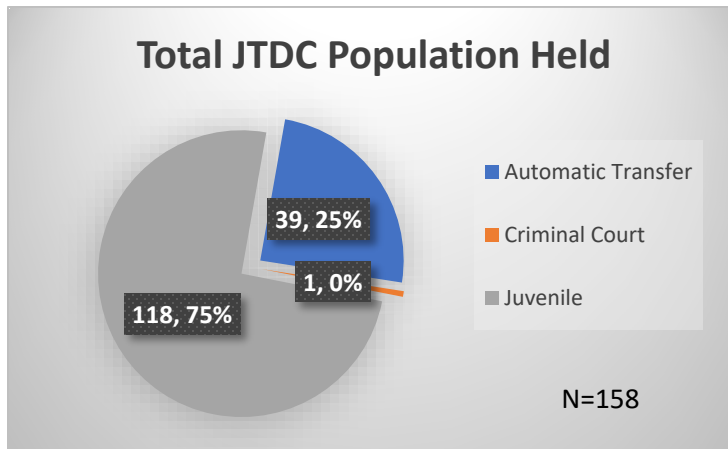

Daily Data Dashboard – February 8, 2023

Demographics for JTDC Population

Wednesday Morning Midnight Count

Total # of probation Involved youth¹: 1,092

¹ Probation Active: Any youth who is pending sentencing with an active social history, has been formally placed on probation or supervision with Cook County Juvenile Probation on the date of the report.

*Age, Gender and Race for Criminal Court population (N=1) is not represented in this report.

Data sources: cFive Supervisor – Probation Population and RMIS – JTDC Population

Daily Data Dashboard – February 8, 2023
Demographics for JTDC Population
Wednesday Morning Midnight Count