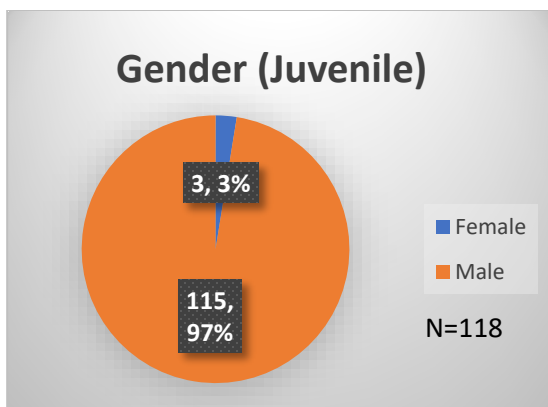

Daily Data Dashboard – February 8, 2023

Demographics for JTDC Population

Wednesday Morning Midnight Count

Total # of probation Involved youth¹: 1,092

¹ Probation Active: Any youth who is pending sentencing with an active social history, has been formally placed on probation or supervision with Cook County Juvenile Probation on the date of the report.

*Age, Gender and Race for Criminal Court population (N=1) is not represented in this report.

Data sources: cFive Supervisor – Probation Population and RMIS – JTDC Population

Daily Data Dashboard – February 8, 2023
Demographics for JTDC Population
Wednesday Morning Midnight Count