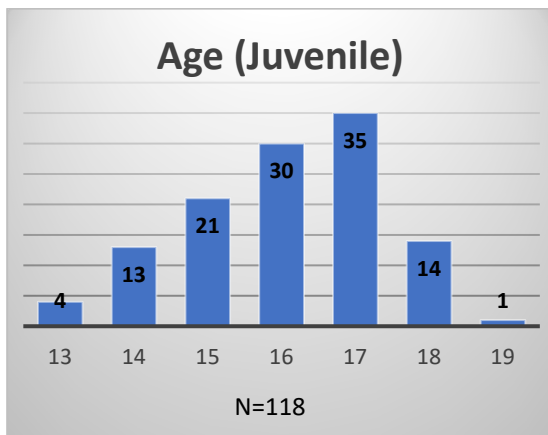

Daily Data Dashboard – February 8, 2023

Demographics for JTDC Population

Wednesday Morning Midnight Count

Total # of probation Involved youth¹: 1,092

¹ Probation Active: Any youth who is pending sentencing with an active social history, has been formally placed on probation or supervision with Cook County Juvenile Probation on the date of the report.

*Age, Gender and Race for Criminal Court population (N=1) is not represented in this report.

Data sources: cFive Supervisor – Probation Population and RMIS – JTDC Population

Daily Data Dashboard – February 8, 2023
Demographics for JTDC Population
Wednesday Morning Midnight Count